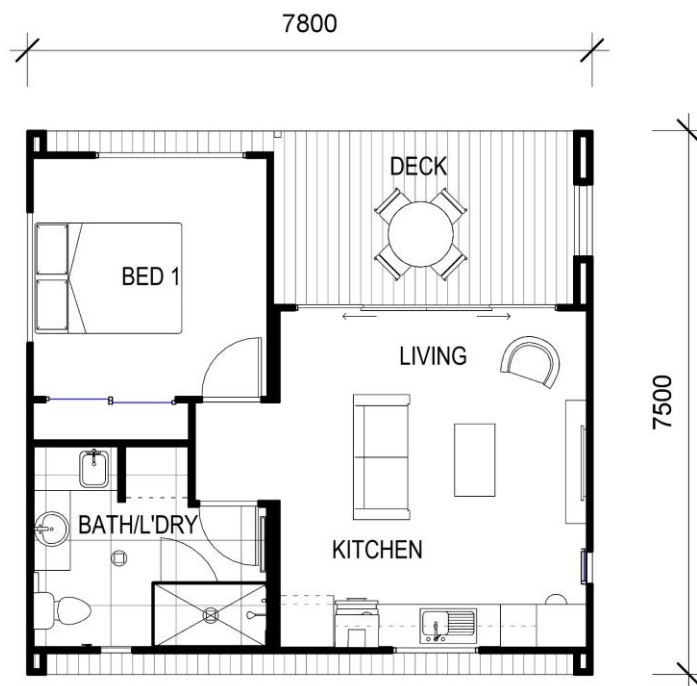

FLOOR AREA 58.5m²

living area 44.6m²
deck area 13.9m²

1 

1 

2 MODULES

0488 100 510
sales@saltairmodular.com.au
www.saltairmodular.com.au

Display Homes and Office:
41 Quanda Road
Coolum QLD 4573

QBCC 1514 3813