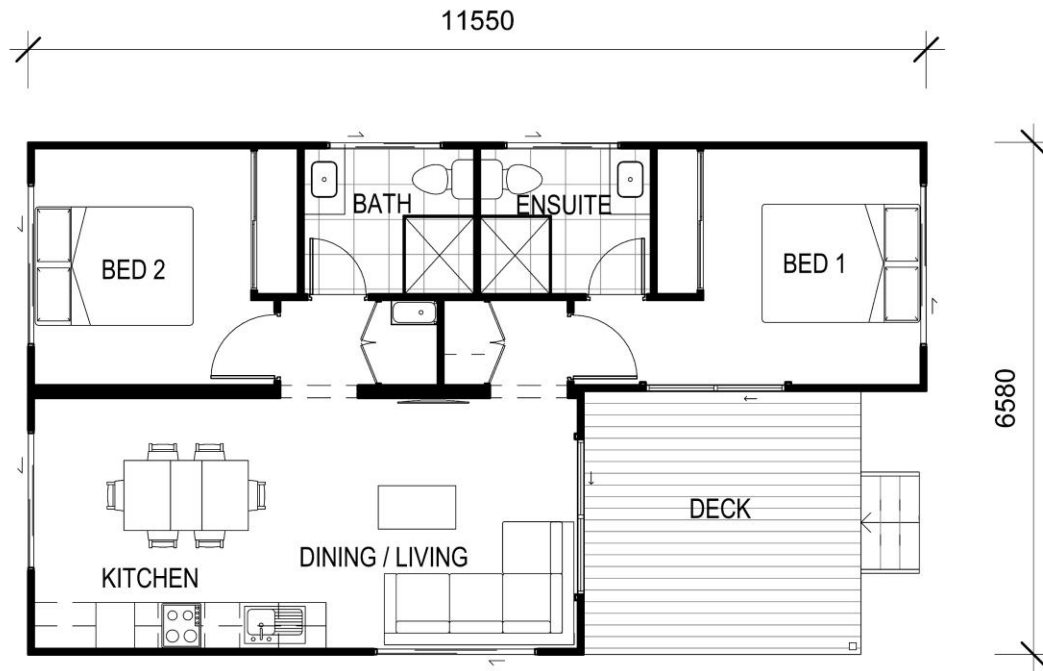

FLOOR AREA 73.4m²

living area 61.3m²
deck area 12.1m²

2 

2 

2 MODULES 

0488 100 510
sales@saltairmodular.com.au
www.saltairmodular.com.au

Display Homes and Office:
41 Quanda Road
Coolum QLD 4573

QBCC 1514 3813