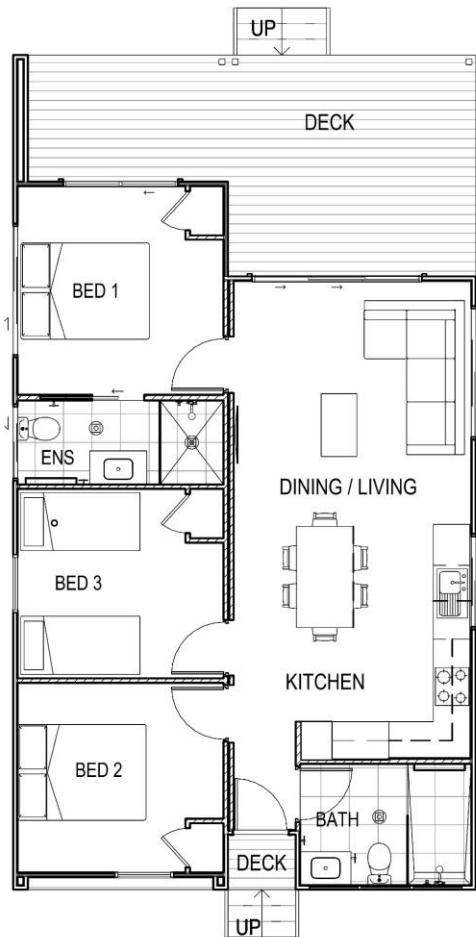

FLOOR AREA 96.4m²

living area 74.9m²
deck area 21.5m²

3

2

2 MODULES

0488 100 510
sales@saltairmodular.com.au
www.saltairmodular.com.au

Display Homes and Office:
41 Quanda Road
Coolum QLD 4573

QBCC 1514 3813